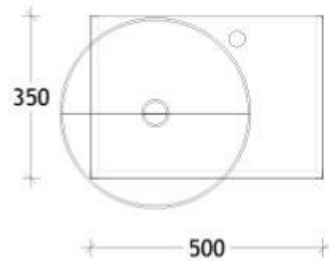

Product Specification Sheet

Minima Floating Bench 500 Wall Hung with Left Hand Black Basin Cherrypie – MIN0500WHLBLK

Make a statement with the newest minimal floating bench with maximum style.

- ✓ 120mm Wall hung Benchtop
- ✓ Cherrypie Benchtop (see below for finish options)
- ✓ Also available in Hybrid Quartz and Ceasarstone finish (extra charges apply)
- ✓ Includes wall brackets
- ✓ Left hand basin configuration
- ✓ Includes ADP Venus semi inset basin in Matte Black (also available in Gloss White)
- ✓ Chrome plug and waste provided (suits ADP basin)

Adp