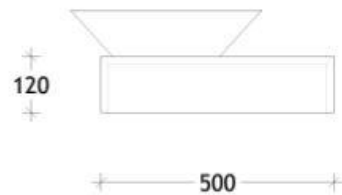

Product Specification Sheet

Minima Floating Bench 500 Wall Hung with Left Hand Black Basin Cherrypie – MIN0500WHLBLK

Make a statement with the newest minimal floating bench with maximum style.

- ✓ 120mm Wall hung Benchtop
- ✓ Cherrypie Benchtop (see below for finish options)
- ✓ Also available in Hybrid Quartz and Ceasarstone finish (extra charges apply)
- ✓ Includes wall brackets
- ✓ Left hand basin configuration
- ✓ Includes ADP Venus semi inset basin in Matte Black (also available in Gloss White)
- ✓ Chrome plug and waste provided (suits ADP basin)

Adp