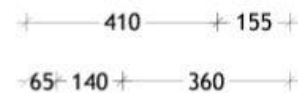

Product Specification Sheet

Minima Floating Bench 500 Wall Hung with Left Hand Black Basin Cherrypie – MIN0500WHLBLK

Make a statement with the newest minimal floating bench with maximum style.

- ✓ 120mm Wall hung Benchtop
- ✓ Cherrypie Benchtop (see below for finish options)
- ✓ Also available in Hybrid Quartz and Ceasarstone finish (extra charges apply)
- ✓ Includes wall brackets
- ✓ Left hand basin configuration
- ✓ Includes ADP Venus semi inset basin in Matte Black (also available in Gloss White)
- ✓ Chrome plug and waste provided (suits ADP basin)

Adp