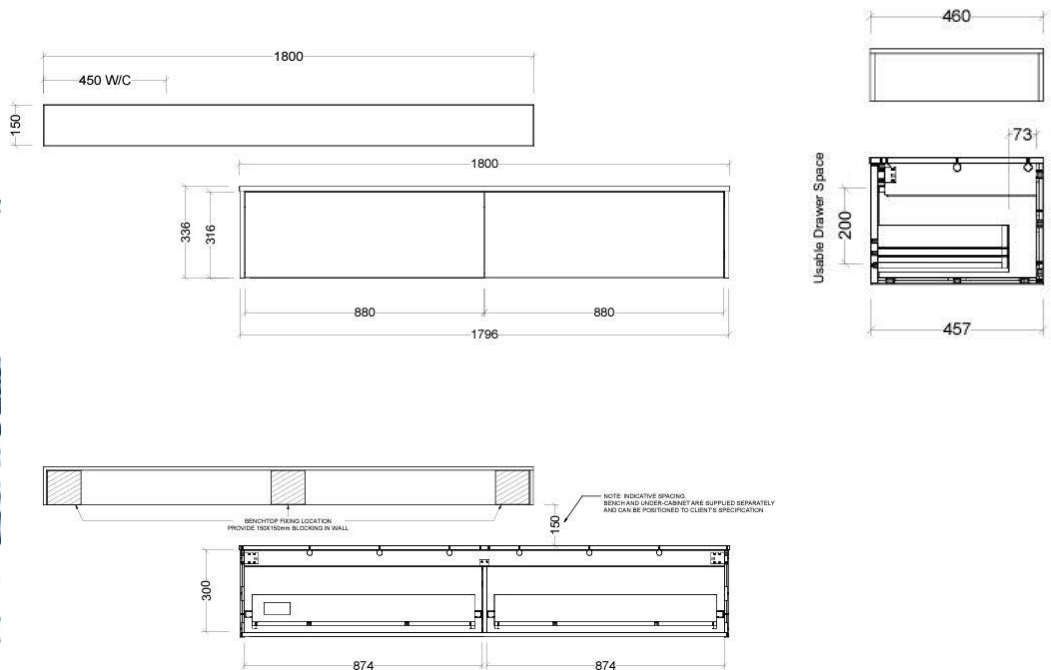

Product Specification Sheet

Milan Vanity 1800 Silk Surface Box Top, Wall Hung with Basin – M181BW

The Milan vanity brings you true Italian styling with its sleek lines and striking geometry. The floating top is manufactured from a durable laminate finish and is supported by engineered steel brackets. It is complimented by the undermounted storage cabinet which includes a deep, push-to-open drawer.

- ✓ Silk Surface box top vanity (see below pages for finishes)
- ✓ Floating 140mm Silk Surface top (mounting brackets included)
- ✓ 1800mm length (also available in 600, 750, 900, 1200, 1500 lengths)
- ✓ Wall hung
- ✓ Soft close European drawers
- ✓ Includes above counter basin (see below pages for finishes)
- ✓ Range of cabinet finishes available (see below pages for finishes)