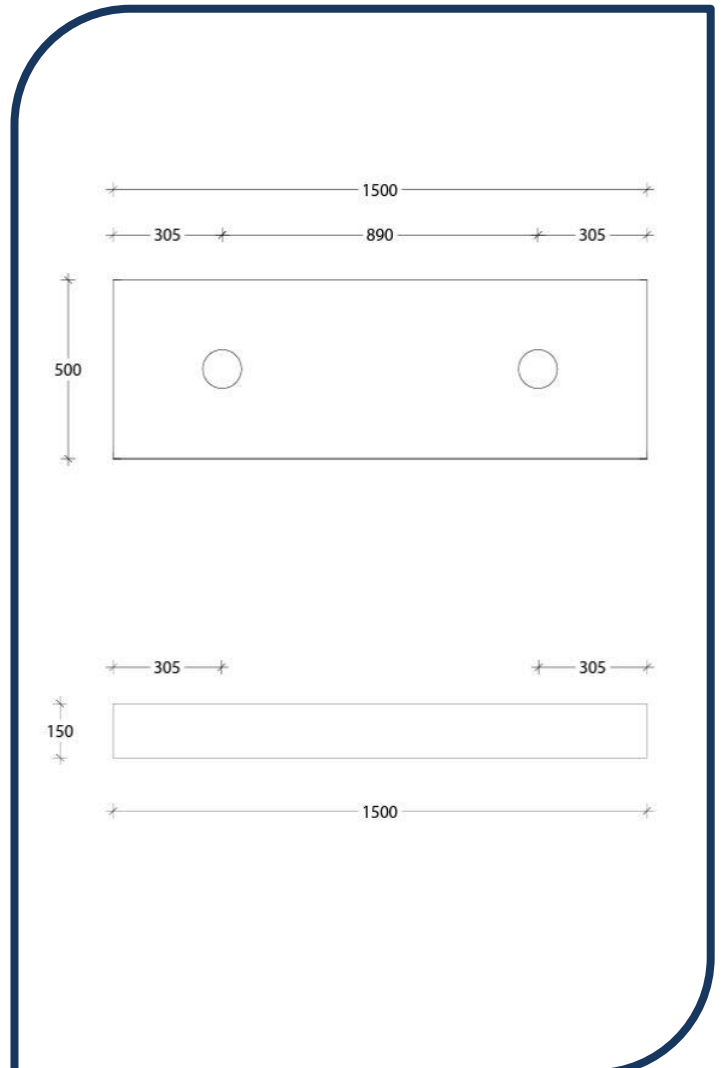

Michel Floating Bench 1500 Wall Hung with Double Basin Ceasarstone – MIH1500WHDCS

Make a statement with the newest style of European inspired vanities.

- ✓ 150mm Wall hung Benchtop
- ✓ Ceasarstone Benchtop (see below for finish options)
- ✓ Also available in Cherrypie and Hybrid Quartz finish (extra charges apply)
- ✓ Includes wall brackets
- ✓ Double basin configuration
- ✓ Suits a wide range of ADP Basins, excludes semi-recessed (sold separately – see below for basin options)
- ✓ Chrome plug and waste provided (suits ADP basin)

Adp