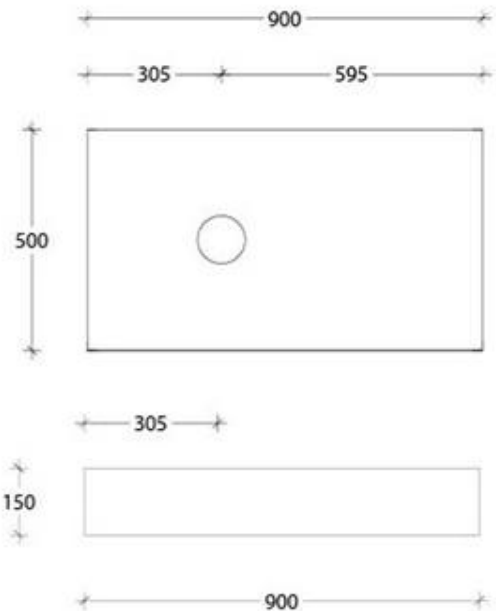

*Please note right hand specification not available - left hand offset shown above