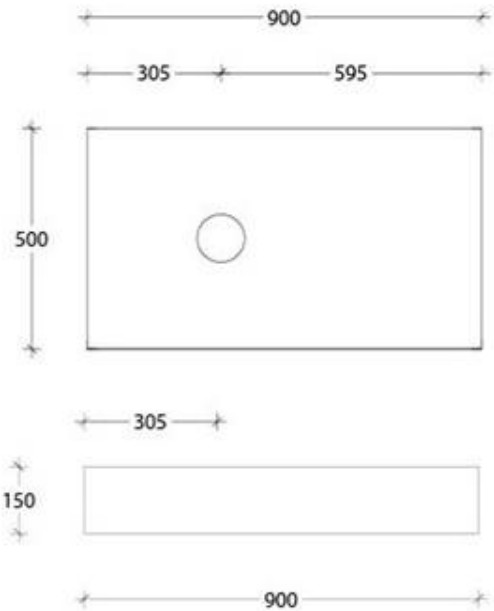

Product Specification Sheet

Michel Floating Bench 900 Wall Hung with Right Hand Basin Ceasarstone – MIH0900WHRCS

Make a statement with the newest style of European inspired vanities.

- ✓ 150mm Wall hung Benchtop
- ✓ Ceasarstone Benchtop (see below for finish options)
- ✓ Also available in Hybrid Quartz and Cherrypie finish (extra charges apply)
- ✓ Includes wall brackets
- ✓ Right hand basin configuration
- ✓ Suits a wide range of ADP Basins, excludes semi-recessed (sold separately – see below for basin options)
- ✓ Chrome plug and waste provided (suits ADP basin)

Adp

*Please note right hand specification not available - left hand offset shown above