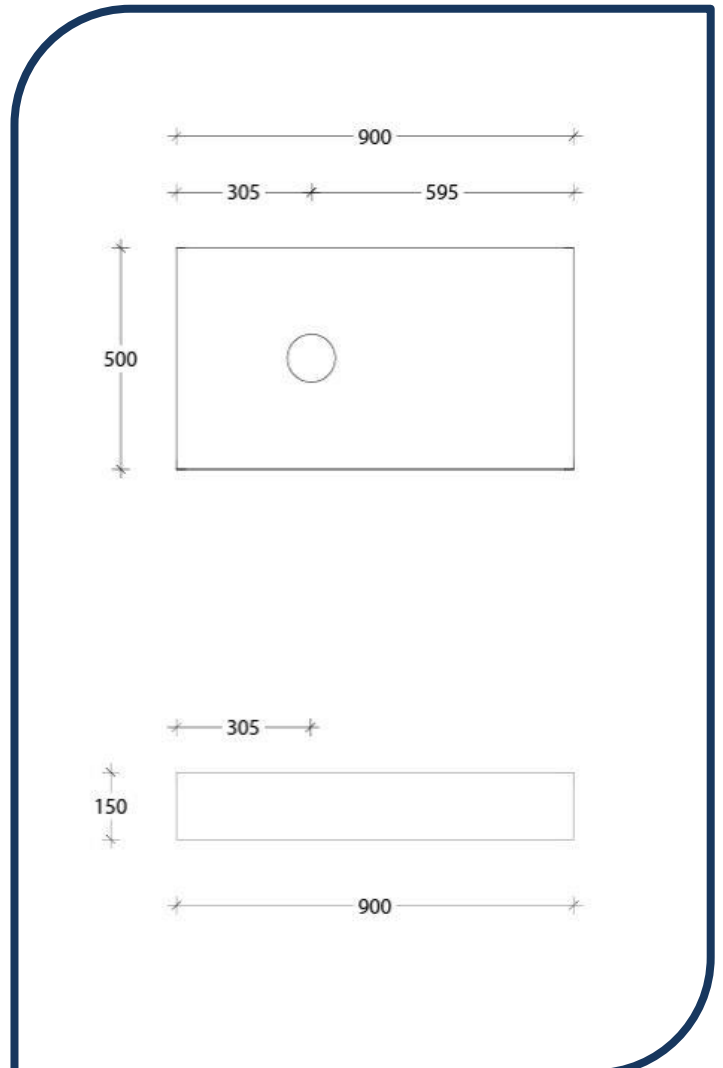

Michel Floating Bench 900 Wall Hung with Left Hand Basin Hybrid Quartz – MIH0900WHLF

Make a statement with the newest style of European inspired vanities.

- ✓ 150mm Wall hung Benchtop
- ✓ Hybrid Quartz Benchtop (see below for finish options)
- ✓ Also available in Cherrypie and Ceasarstone finish (extra charges apply)
- ✓ Includes wall brackets
- ✓ Left hand basin configuration
- ✓ Suits a wide range of ADP Basins, excludes semi-recessed (sold separately – see below for basin options)
- ✓ Chrome plug and waste provided (suits ADP basin)

Adp