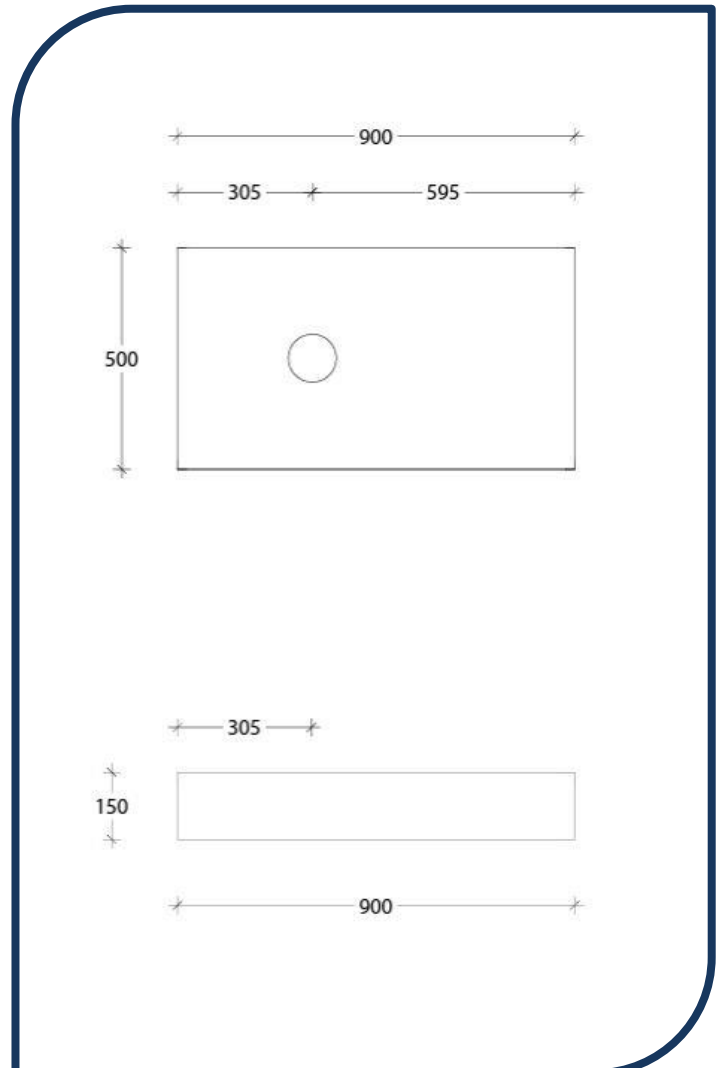

Michel Floating Bench 900 Wall Hung with Left Hand Basin Caesarstone – MIH0900WHLCS

Make a statement with the newest style of European inspired vanities.

- ✓ 150mm Wall hung Benchtop
- ✓ Caesarstone Benchtop (see below for finish options)
- ✓ Also available in Cherrypie and Hybrid Quartz finish (extra charges apply)
- ✓ Includes wall brackets
- ✓ Left hand basin configuration
- ✓ Suits a wide range of ADP Basins, excludes semi-recessed (sold separately – see below for basin options)
- ✓ Chrome plug and waste provided (suits ADP basin)

Adp