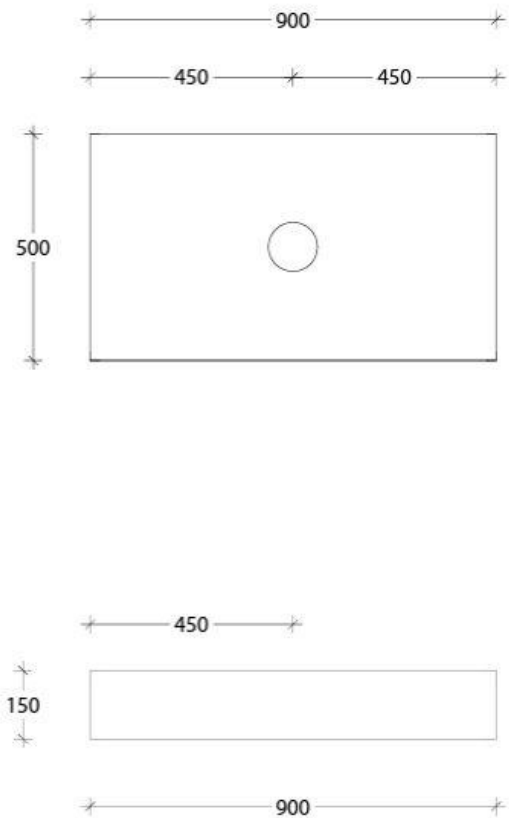

Michel Floating Bench 900 Wall Hung with Centre Basin Hybrid Quartz – MIH0900WHCF

Make a statement with the newest style of European inspired vanities.

- ✓ 150mm Wall hung Benchtop
- ✓ Hybrid Quartz Benchtop (see below for finish options)
- ✓ Also available in Ceasarstone and Cherrypie finish (extra charges apply)
- ✓ Includes wall brackets
- ✓ Centre basin configuration
- ✓ Suits a wide range of ADP Basins, excludes semi-recessed (sold separately – see below for basin options)
- ✓ Chrome plug and waste provided (suits ADP basin)

Adp