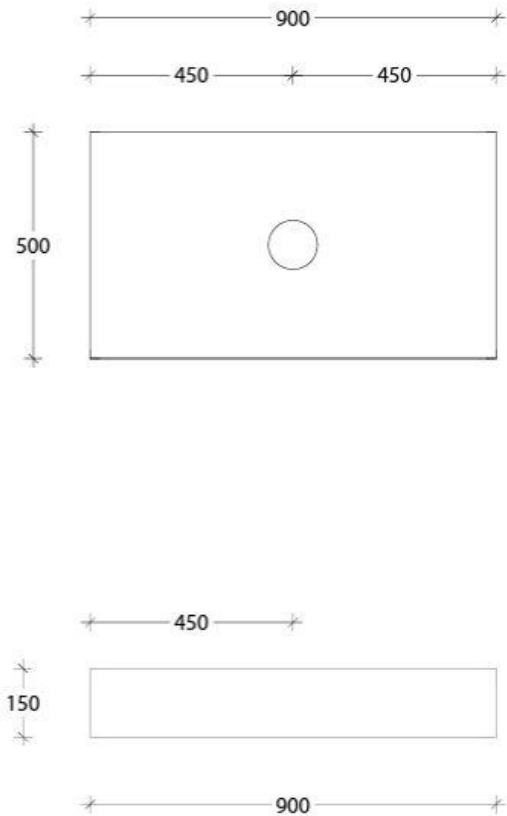

Michel Floating Bench 900 Wall Hung with Centre Basin Cherrypie – MIH0900WHC

Make a statement with the newest style of European inspired vanities.

- ✓ 150mm Wall hung Benchtop
- ✓ Cherrypie Benchtop (see below for finish options)
- ✓ Also available in Hybrid Quartz and Ceasarstone finish (extra charges apply)
- ✓ Includes wall brackets
- ✓ Centre basin configuration
- ✓ Suits a wide range of ADP Basins, excludes semi-recessed (sold separately – see below for basin options)
- ✓ Chrome plug and waste provided (suits ADP basin)

Adp