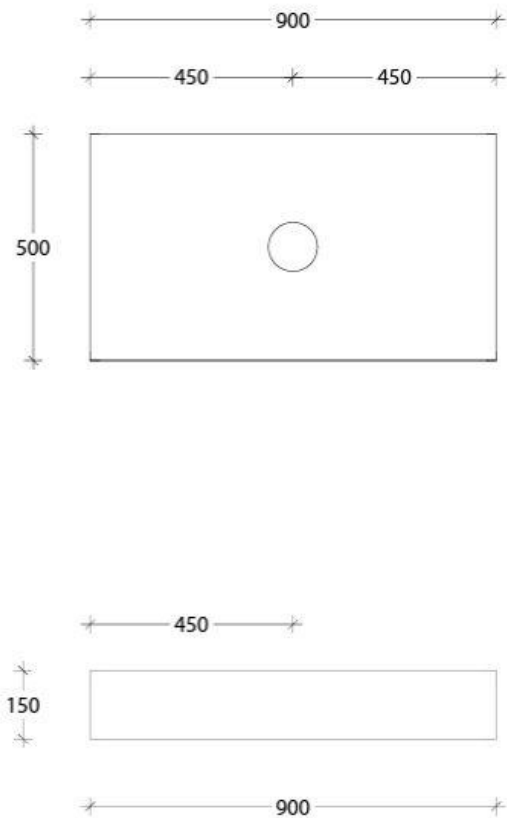

Michel Floating Bench 900 Wall Hung with Centre Basin Ceasarstone – MIH0900WHCCS

Make a statement with the newest style of European inspired vanities.

- ✓ 150mm Wall hung Benchtop
- ✓ Ceasarstone Benchtop (see below for finish options)
- ✓ Also available in Hybrid Quartz and Cherrypie finish (extra charges apply)
- ✓ Includes wall brackets
- ✓ Centre basin configuration
- ✓ Suits a wide range of ADP Basins, excludes semi-recessed (sold separately – see below for basin options)
- ✓ Chrome plug and waste provided (suits ADP basin)

Adp