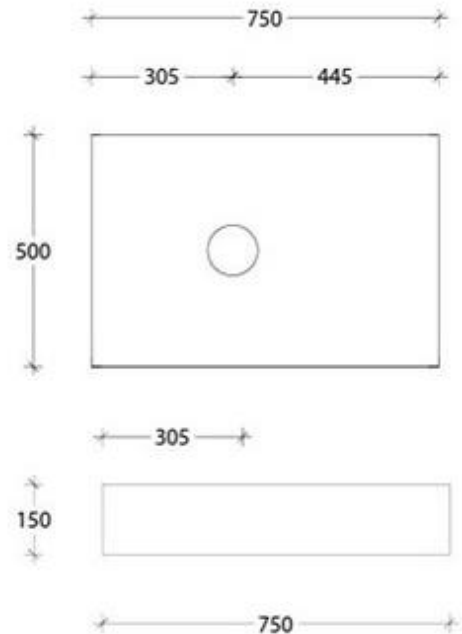

Product Specification Sheet

Michel Floating Bench 750 Wall Hung with Right Hand Basin Hybrid Quartz – MIH0750WHRF

Make a statement with the newest style of European inspired vanities.

- ✓ 150mm Wall hung Benchtop
- ✓ Hybrid Quartz Benchtop (see below for finish options)
- ✓ Also available in Ceasarstone and Cherrypie finish (extra charges apply)
- ✓ Includes wall brackets
- ✓ Right hand basin configuration
- ✓ Suits a wide range of ADP Basins, excludes semi-recessed (sold separately – see below for basin options)
- ✓ Chrome plug and waste provided (suits ADP basin)

Adp

*Please note right hand specification not available - left hand offset shown above