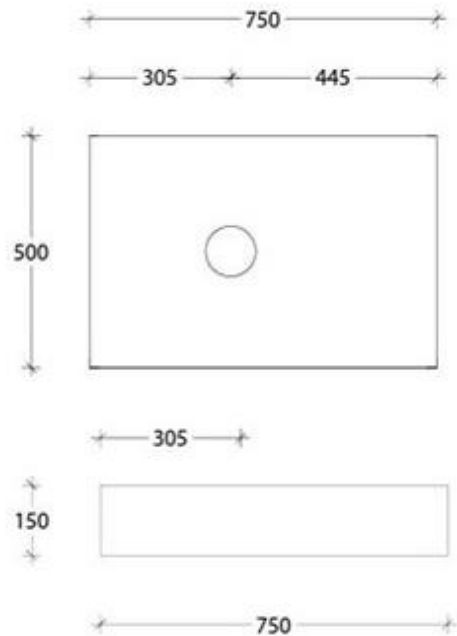

Product Specification Sheet

Michel Floating Bench 750 Wall Hung with Right Hand Basin Cherrypie – MIH0750WHR

Make a statement with the newest style of European inspired vanities.

- ✓ 150mm Wall hung Benchtop
- ✓ Cherrypie Benchtop (see below for finish options)
- ✓ Also available in Hybrid Quartz and Ceasarstone finish (extra charges apply)
- ✓ Includes wall brackets
- ✓ Right hand basin configuration
- ✓ Suits a wide range of ADP Basins, excludes semi-recessed (sold separately – see below for basin options)
- ✓ Chrome plug and waste provided (suits ADP basin)

Adp

*Please note right hand specification not available - left hand offset shown above