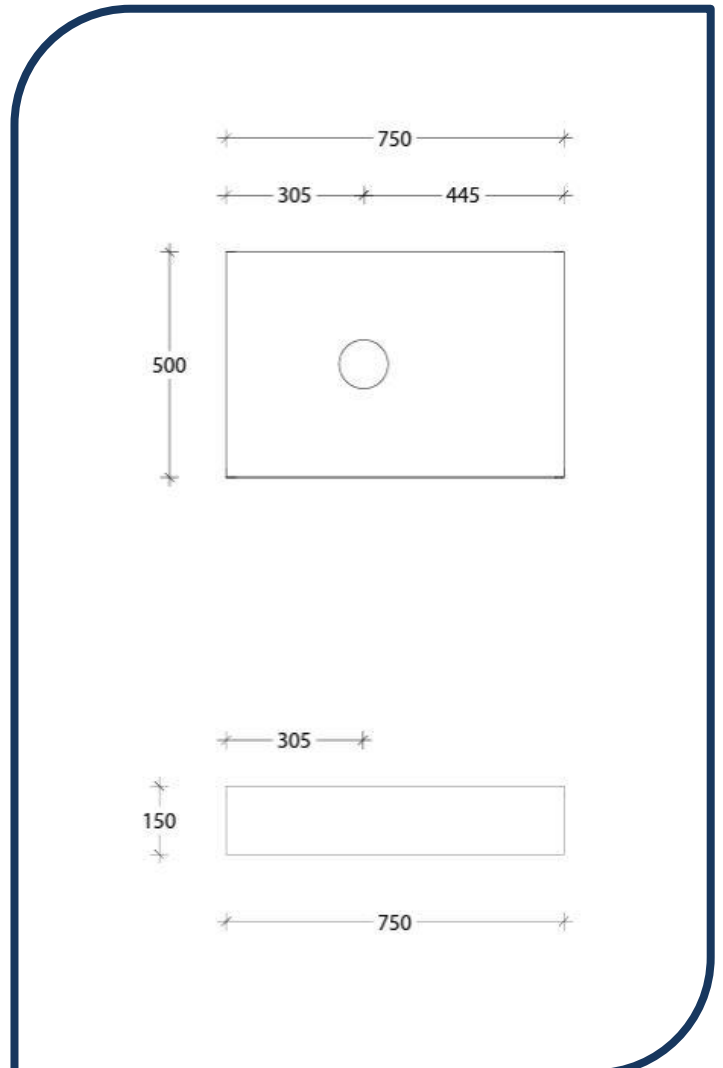

Michel Floating Bench 750 Wall Hung with Left Hand Basin Cherrypie – MIH0750WHL

Make a statement with the newest style of European inspired vanities.

- ✓ 150mm Wall hung Benchtop
- ✓ Cherrypie Benchtop (see below for finish options)
- ✓ Also available in Hybrid Quartz and Ceasarstone finish (extra charges apply)
- ✓ Includes wall brackets
- ✓ Left hand basin configuration
- ✓ Suits a wide range of ADP Basins, excludes semi-recessed (sold separately – see below for basin options)
- ✓ Chrome plug and waste provided (suits ADP basin)

Adp