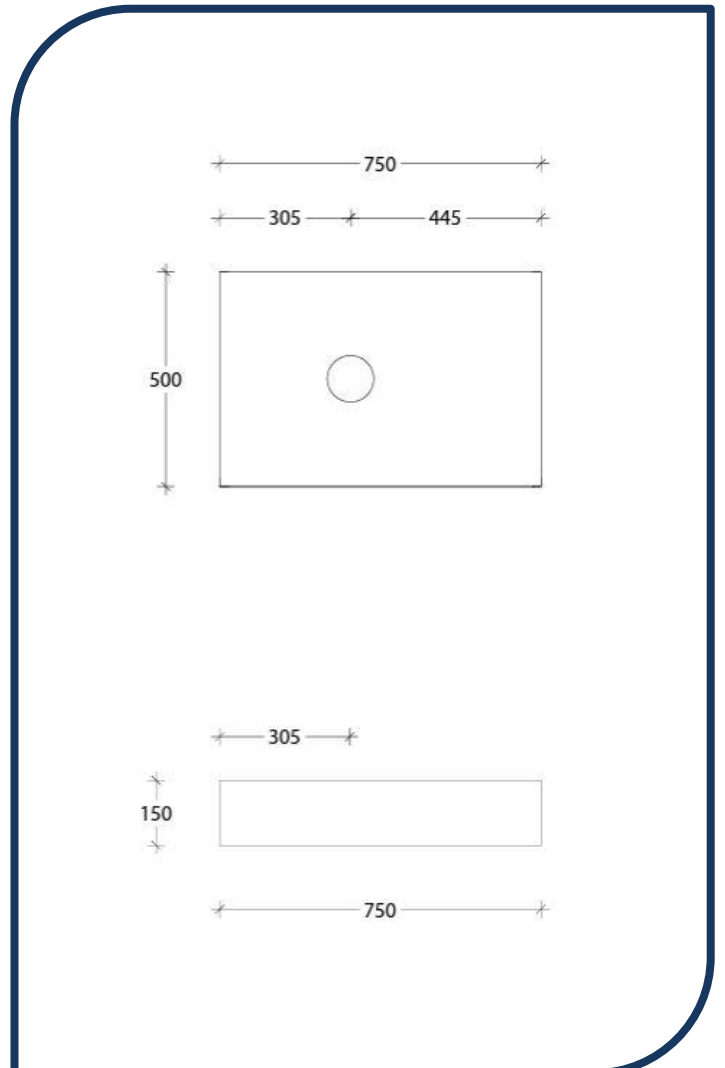

Michel Floating Bench 750 Wall Hung with Left Hand Basin Caesarstone – MIH0750WHLCS

Make a statement with the newest style of European inspired vanities.

- ✓ 150mm Wall hung Benchtop
- ✓ Caesarstone Benchtop (see below for finish options)
- ✓ Also available in Hybrid Quartz and Cherrypie finish (extra charges apply)
- ✓ Includes wall brackets
- ✓ Left hand basin configuration
- ✓ Suits a wide range of ADP Basins, excludes semi-recessed (sold separately – see below for basin options)
- ✓ Chrome plug and waste provided (suits ADP basin)

Adp