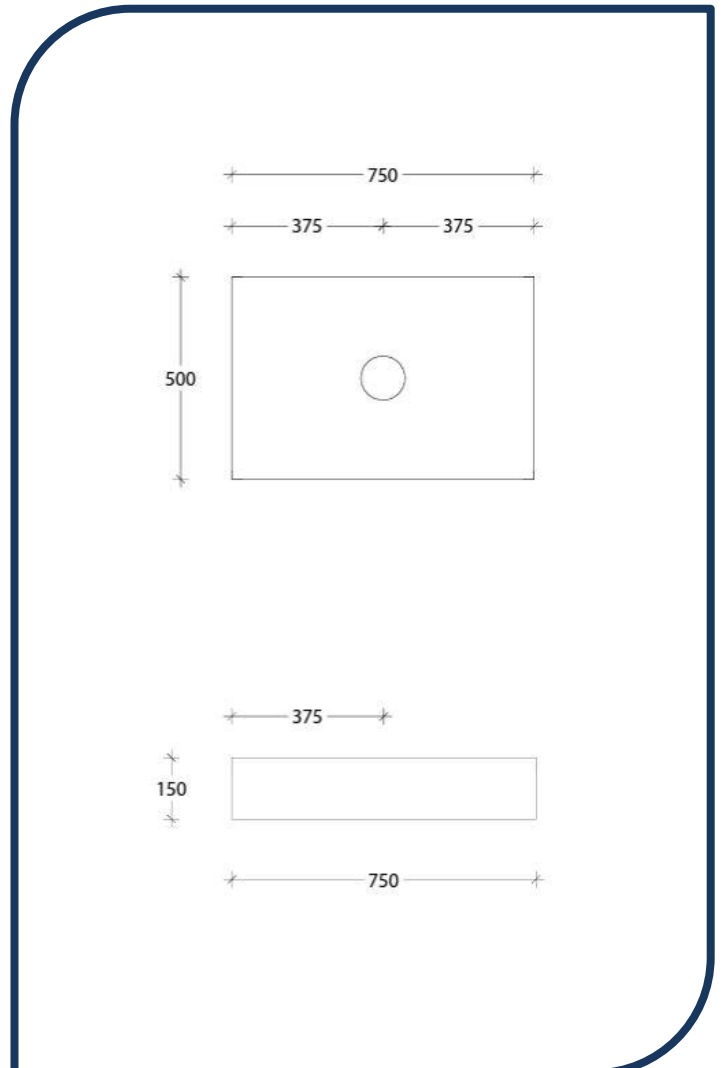

Product Specification Sheet

Michel Floating Bench 750 Wall Hung with Centre Basin Hybrid Quartz – MIH0750WHCF

Make a statement with the newest style of European inspired vanities.

- ✓ 150mm Wall hung Benchtop
- ✓ Hybrid Quartz Benchtop (see below for finish options)
- ✓ Also available in Cherrypie and Ceasarstone finish (extra charges apply)
- ✓ Includes wall brackets
- ✓ Centre basin configuration
- ✓ Suits a wide range of ADP Basins, excludes semi-recessed (sold separately – see below for basin options)
- ✓ Chrome plug and waste provided (suits ADP basin)

Adp