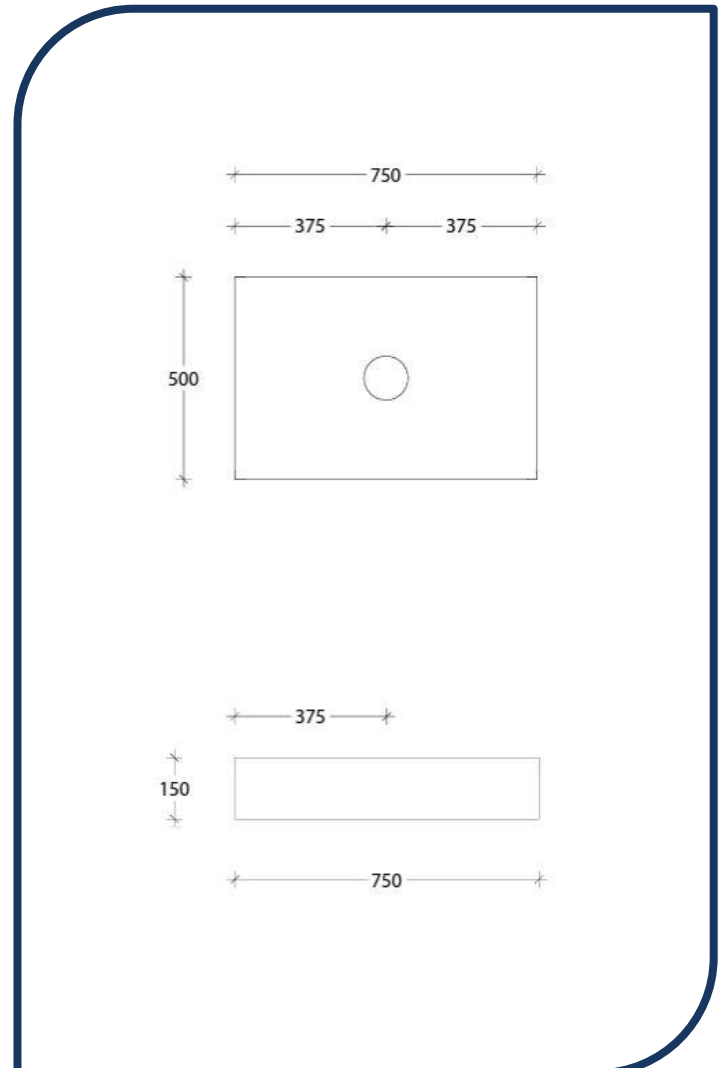

Product Specification Sheet

Michel Floating Bench 750 Wall Hung with Centre Basin Cherrypie – MIH0750WHC

Make a statement with the newest style of European inspired vanities.

- ✓ 150mm Wall hung Benchtop
- ✓ Cherrypie Benchtop (see below for finish options)
- ✓ Also available in Ceasarstone and Hybrid Quartz finish (extra charges apply)
- ✓ Includes wall brackets
- ✓ Centre basin configuration
- ✓ Suits a wide range of ADP Basins, excludes semi-recessed (sold separately – see below for basin options)
- ✓ Chrome plug and waste provided (suits ADP basin)

Adp