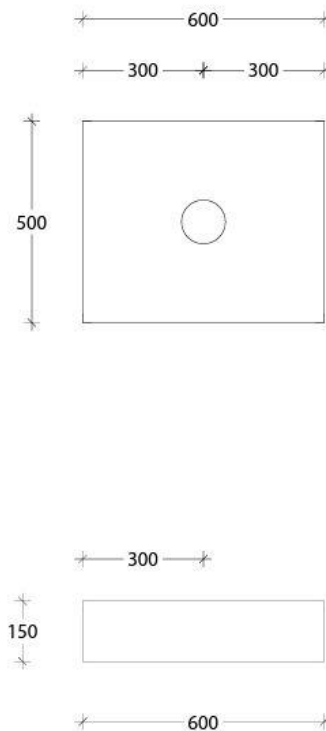

Product Specification Sheet

Michel Floating Bench 600 Wall Hung with Centre Basin Hybrid Quartz – MIH0600WHCF

Make a statement with the newest style of European inspired vanities.

- ✓ 150mm Wall hung Benchtop
- ✓ Hybrid Quartz Benchtop (see below for finish options)
- ✓ Also available in Ceasarstone and Cherrypie finish (extra charges apply)
- ✓ Includes wall brackets
- ✓ Centre basin configuration
- ✓ Suits a wide range of ADP Basins, excludes semi-recessed (sold separately – see below for basin options)
- ✓ Chrome plug and waste provided (suits ADP basin)

Adp