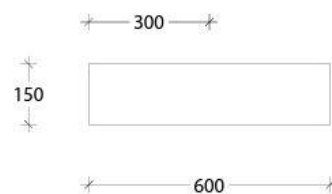

Product Specification Sheet

Michel Floating Bench 600 Wall Hung with Centre Basin Cherry Pie – MIH0600WHC

Make a statement with the newest style of European inspired vanities.

- ✓ 150mm Wall hung Benchtop
- ✓ Cherry Pie Benchtop (see below for finish options)
- ✓ Also available in Hybrid Quartz and Ceasarstone finish (extra charges apply)
- ✓ Includes wall brackets
- ✓ Centre basin configuration
- ✓ Suits a wide range of ADP Basins, excludes semi-recessed (sold separately – see below for basin options)
- ✓ Chrome plug and waste provided (suits ADP basin)

Adp