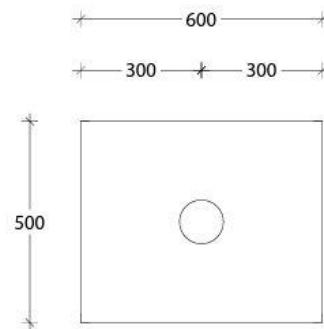

Product Specification Sheet

Michel Floating Bench 600 Wall Hung with Centre Basin Cherry Pie – MIH0600WHC

Make a statement with the newest style of European inspired vanities.

- ✓ 150mm Wall hung Benchtop
- ✓ Cherry Pie Benchtop (see below for finish options)
- ✓ Also available in Hybrid Quartz and Ceasarstone finish (extra charges apply)
- ✓ Includes wall brackets
- ✓ Centre basin configuration
- ✓ Suits a wide range of ADP Basins, excludes semi-recessed (sold separately – see below for basin options)
- ✓ Chrome plug and waste provided (suits ADP basin)

Adp