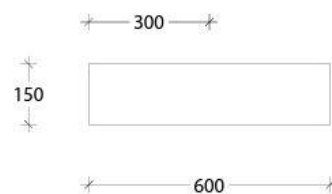

Product Specification Sheet

Michel Floating Bench 600 Wall Hung with Centre Basin Ceasarstone – MIH0600WHCCS

Make a statement with the newest style of European inspired vanities.

- ✓ 150mm Wall hung Benchtop
- ✓ Ceasarstone Benchtop (see below for finish options)
- ✓ Also available in Hybrid Quartz and Cherrypie finish (extra charges apply)
- ✓ Includes wall brackets
- ✓ Centre basin configuration
- ✓ Suits a wide range of ADP Basins, excludes semi-recessed (sold separately – see below for basin options)
- ✓ Chrome plug and waste provided (suits ADP basin)

Adp