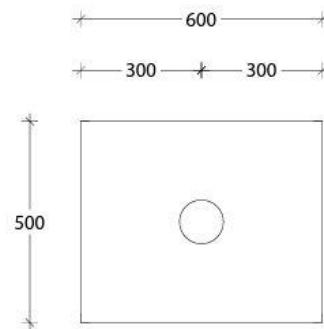

Product Specification Sheet

Michel Floating Bench 600 Wall Hung with Centre Basin Ceasarstone – MIH0600WHCCS

Make a statement with the newest style of European inspired vanities.

- ✓ 150mm Wall hung Benchtop
- ✓ Ceasarstone Benchtop (see below for finish options)
- ✓ Also available in Hybrid Quartz and Cherrypie finish (extra charges apply)
- ✓ Includes wall brackets
- ✓ Centre basin configuration
- ✓ Suits a wide range of ADP Basins, excludes semi-recessed (sold separately – see below for basin options)
- ✓ Chrome plug and waste provided (suits ADP basin)

Adp