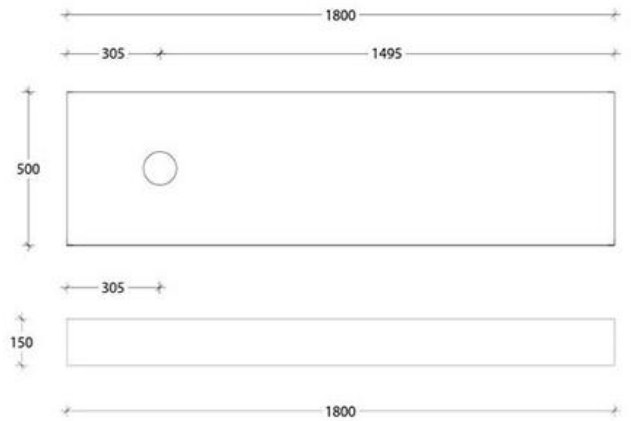

Product Specification Sheet

Michel Floating Bench 1800 Wall Hung with Right Hand Basin Hybrid Quartz – MIH1800WHRF

Make a statement with the newest style of European inspired vanities.

- ✓ 150mm Wall hung Benchtop
- ✓ Hybrid Quartz Benchtop (see below for finish options)
- ✓ Also available in Cherrypie and Ceasarstone finish (extra charges apply)
- ✓ Includes wall brackets
- ✓ Right Hand basin configuration
- ✓ Suits a wide range of ADP Basins, excludes semi-recessed (sold separately – see below for basin options)
- ✓ Chrome plug and waste provided (suits ADP basin)

Adp

*Please note right hand specification not available - left hand offset shown above