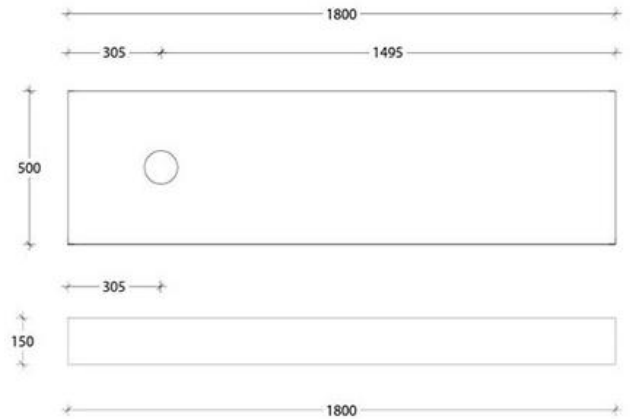

Product Specification Sheet

Michel Floating Bench 1800 Wall Hung with Right Hand Basin CherryPie - MIH1800WHR

Make a statement with the newest style of European inspired vanities.

- ✓ 150mm Wall hung Benchtop
- ✓ CherryPie Benchtop (see below for finish options)
- ✓ Also available in Hybrid Quartz and Ceasarstone finish (extra charges apply)
- ✓ Includes wall brackets
- ✓ Right Hand basin configuration
- ✓ Suits a wide range of ADP Basins, excludes semi-recessed (sold separately - see below for basin options)
- ✓ Chrome plug and waste provided (suits ADP basin)

Adp

*Please note right hand specification not available - left hand offset shown above