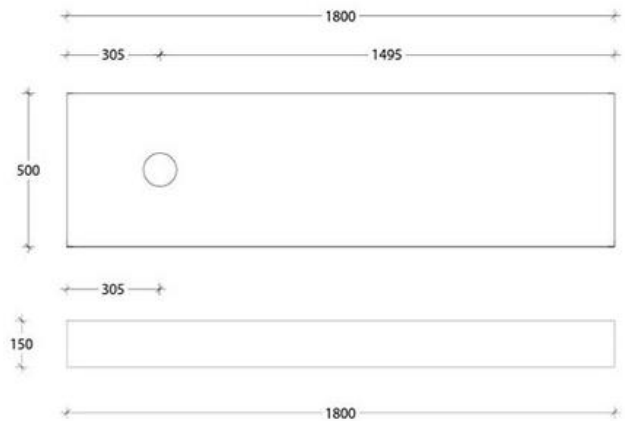

Product Specification Sheet

Michel Floating Bench 1800 Wall Hung with Right Hand Basin Ceasarstone – MIH1800WHRCS

Make a statement with the newest style of European inspired vanities.

- ✓ 150mm Wall hung Benchtop
- ✓ Ceasarstone Benchtop (see below for finish options)
- ✓ Also available in Hybrid Quartz and Cherrypie finish (extra charges apply)
- ✓ Includes wall brackets
- ✓ Right Hand basin configuration
- ✓ Suits a wide range of ADP Basins, excludes semi-recessed (sold separately – see below for basin options)
- ✓ Chrome plug and waste provided (suits ADP basin)

Adp

*Please note right hand specification not available - left hand offset shown above