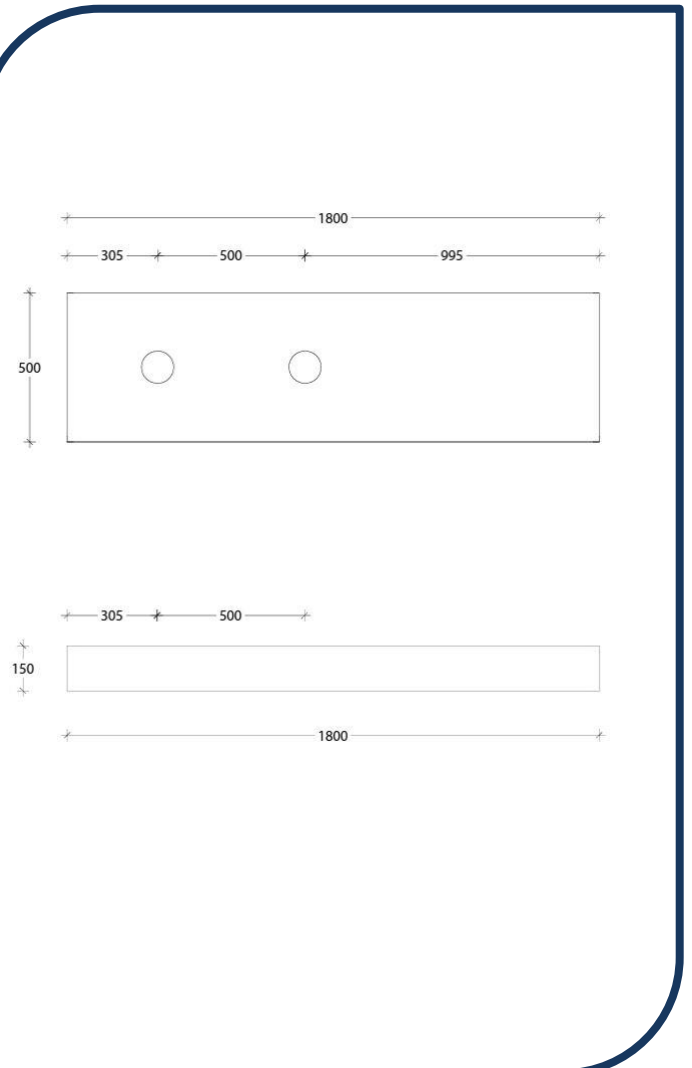

Michel Floating Bench 1800 Wall Hung with Left Hand Double Basin Hybrid Quartz – MIH1800WHDLF

Make a statement with the newest style of European inspired vanities.

- ✓ 150mm Wall hung Benchtop
- ✓ Hybrid Quartz Benchtop (see below for finish options)
- ✓ Also available in Cherrypie and Ceasarstone finish (extra charges apply)
- ✓ Includes wall brackets
- ✓ Left Hand double basin configuration
- ✓ Suits a wide range of ADP Basins, excludes semi-recessed (sold separately – see below for basin options)
- ✓ Chrome plug and waste provided (suits ADP basin)

Adp