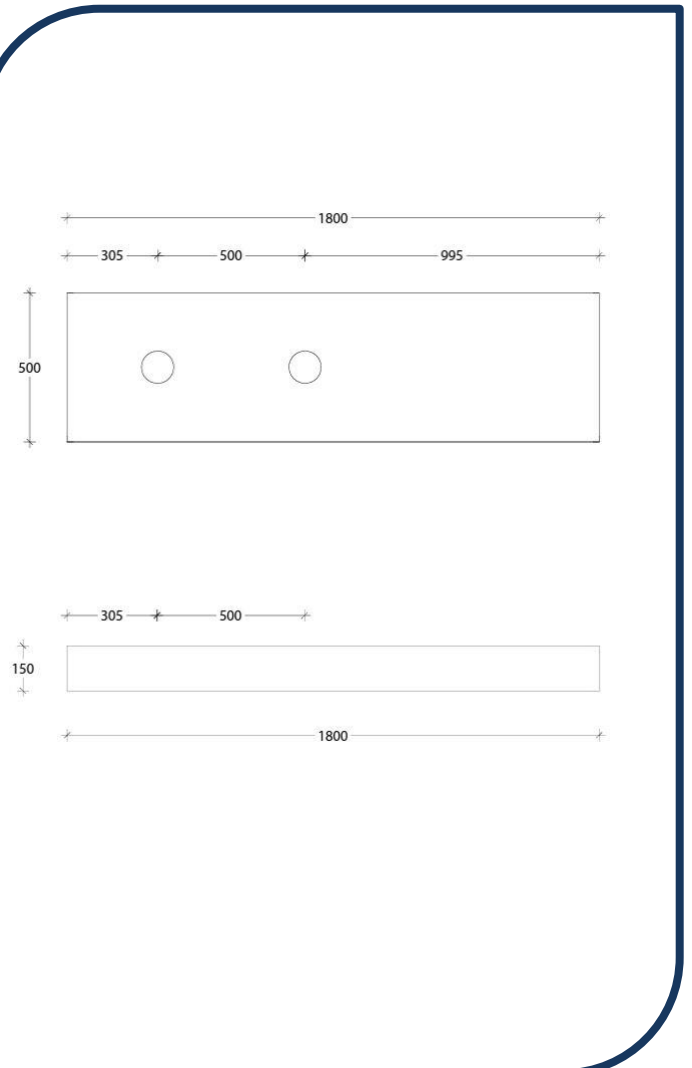

Michel Floating Bench 1800 Wall Hung with Left Hand Double Basin Ceasarstone – MIH1800WHDLCS

Make a statement with the newest style of European inspired vanities.

- ✓ 150mm Wall hung Benchtop
- ✓ Ceasarstone Benchtop (see below for finish options)
- ✓ Also available in Cherrypie and Hybrid Quartz finish (extra charges apply)
- ✓ Includes wall brackets
- ✓ Left Hand double basin configuration
- ✓ Suits a wide range of ADP Basins, excludes semi-recessed (sold separately – see below for basin options)
- ✓ Chrome plug and waste provided (suits ADP basin)

Adp