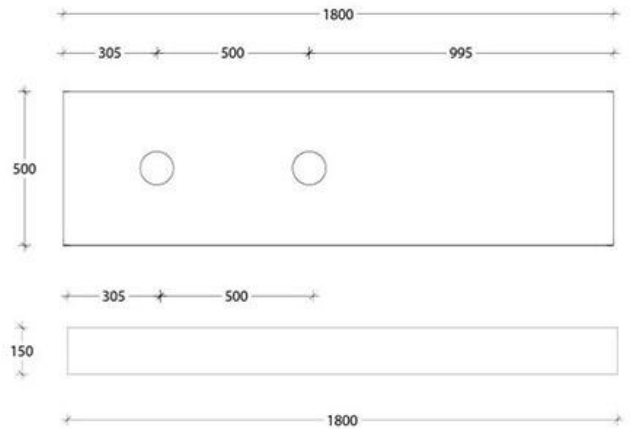

Product Specification Sheet

Michel Floating Bench 1800 Wall Hung with Right Hand Double Basin Cherrypie – MIH1800WHDR

Make a statement with the newest style of European inspired vanities.

- ✓ 150mm Wall hung Benchtop
- ✓ Cherrypie Benchtop (see below for finish options)
- ✓ Also available in Ceasarstone and Hybrid Quartz finish (extra charges apply)
- ✓ Includes wall brackets
- ✓ Right Hand double basin configuration
- ✓ Suits a wide range of ADP Basins, excludes semi-recessed (sold separately – see below for basin options)
- ✓ Chrome plug and waste provided (suits ADP basin)

Adp

*Please note right hand specification not available - left hand offset shown above