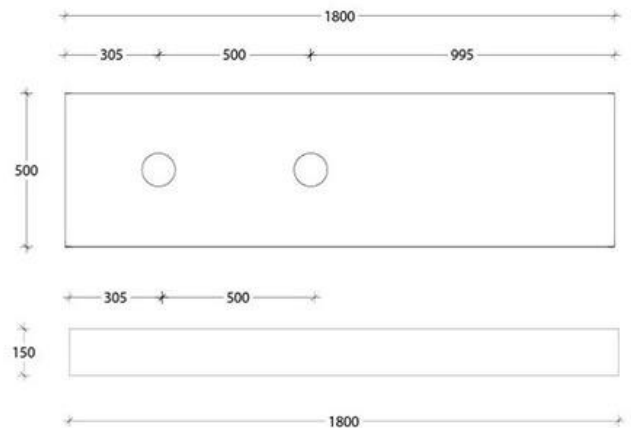

Product Specification Sheet

Michel Floating Bench 1800 Wall Hung with Right Hand Double Basin Ceasarstone – MIH1800WHDRCS

Make a statement with the newest style of European inspired vanities.

- ✓ 150mm Wall hung Benchtop
- ✓ Ceasarstone Benchtop (see below for finish options)
- ✓ Also available in Cherrypie and Hybrid Quartz finish (extra charges apply)
- ✓ Includes wall brackets
- ✓ Right Hand double basin configuration
- ✓ Suits a wide range of ADP Basins, excludes semi-recessed (sold separately – see below for basin options)
- ✓ Chrome plug and waste provided (suits ADP basin)

Adp

*Please note right hand specification not available - left hand offset shown above