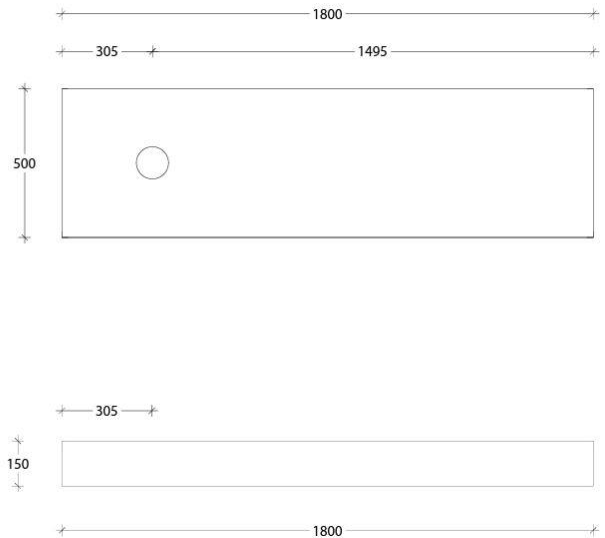

Product Specification Sheet

Michel Floating Bench 1800 Wall Hung with Left Hand Basin Ceasarstone – MIH1800WHLCS

Make a statement with the newest style of European inspired vanities.

- ✓ 150mm Wall hung Benchtop
- ✓ Ceasarstone Benchtop (see below for finish options)
- ✓ Also available in Hybrid Quartz and Cherrypie finish (extra charges apply)
- ✓ Includes wall brackets
- ✓ Left Hand basin configuration
- ✓ Suits a wide range of ADP Basins, excludes semi-recessed (sold separately – see below for basin options)
- ✓ Chrome plug and waste provided (suits ADP basin)

Adp