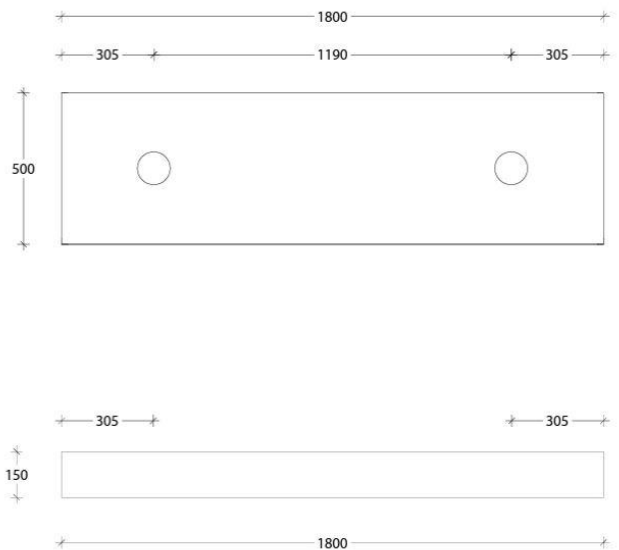

Product Specification Sheet

Michel Floating Bench 1800 Wall Hung with Double Basin Ceasarstone – MIH1800WHDCS

Make a statement with the newest style of European inspired vanities.

- ✓ 150mm Wall hung Benchtop
- ✓ Ceasarstone Benchtop (see below for finish options)
- ✓ Also available in Hybrid Quartz and Cherrypie finish (extra charges apply)
- ✓ Includes wall brackets
- ✓ Double basin configuration
- ✓ Suits a wide range of ADP Basins, excludes semi-recessed (sold separately – see below for basin options)
- ✓ Chrome plug and waste provided (suits ADP basin)

Adp