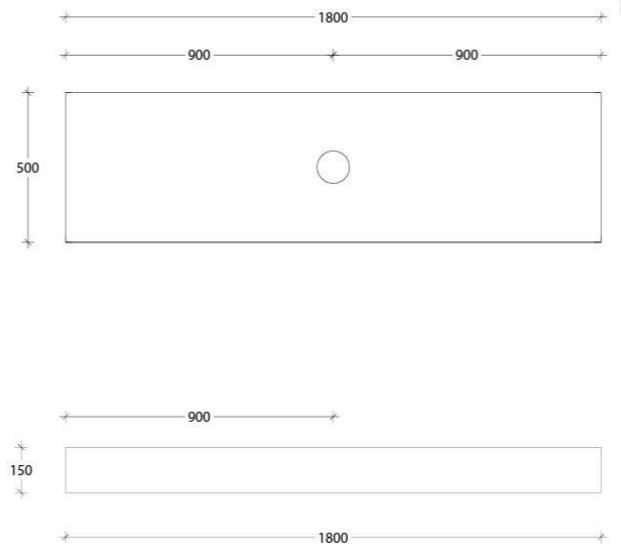

Product Specification Sheet

Michel Floating Bench 1800 Wall Hung with Centre Basin Hybrid Quartz – MIH1800WHCF

Make a statement with the newest style of European inspired vanities.

- ✓ 150mm Wall hung Benchtop
- ✓ Hybrid Quartz Benchtop (see below for finish options)
- ✓ Also available in Cherrypie and Ceasarstone finish (extra charges apply)
- ✓ Includes wall brackets
- ✓ Centre basin configuration
- ✓ Suits a wide range of ADP Basins, excludes semi-recessed (sold separately – see below for basin options)
- ✓ Chrome plug and waste provided (suits ADP basin)

Adp