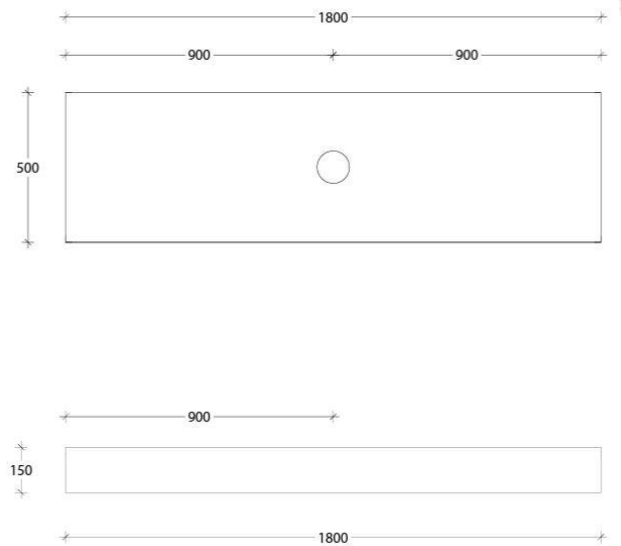

Product Specification Sheet

Michel Floating Bench 1800 Wall Hung with Centre Basin Ceasarstone – MIH1800WHCCS

Make a statement with the newest style of European inspired vanities.

- ✓ 150mm Wall hung Benchtop
- ✓ Ceasarstone Benchtop (see below for finish options)
- ✓ Also available in Cherrypie and Hybrid Quartz finish (extra charges apply)
- ✓ Includes wall brackets
- ✓ Centre basin configuration
- ✓ Suits a wide range of ADP Basins, excludes semi-recessed (sold separately – see below for basin options)
- ✓ Chrome plug and waste provided (suits ADP basin)

Adp