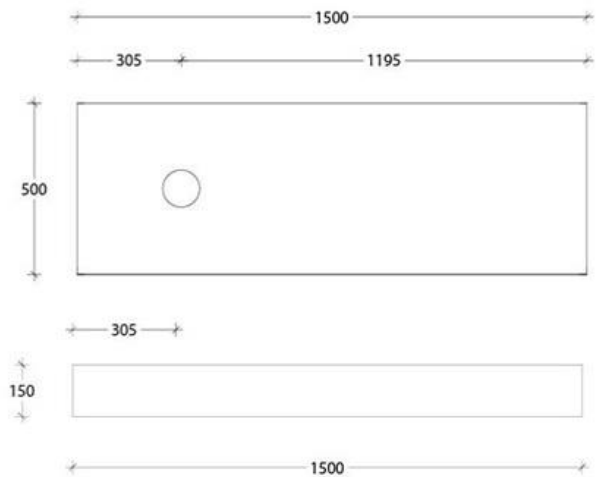

Product Specification Sheet

Michel Floating Bench 1500 Wall Hung with Right Hand Basin Hybrid Quartz – MIH1500WHRF

Make a statement with the newest style of European inspired vanities.

- ✓ 150mm Wall hung Benchtop
- ✓ Hybrid Quartz Benchtop (see below for finish options)
- ✓ Also available in Ceasarstone and Cherrypie finish (extra charges apply)
- ✓ Includes wall brackets
- ✓ Right hand basin configuration
- ✓ Suits a wide range of ADP Basins, excludes semi-recessed (sold separately – see below for basin options)
- ✓ Chrome plug and waste provided (suits ADP basin)

Adp

*Please note right hand specification not available - left hand offset shown above