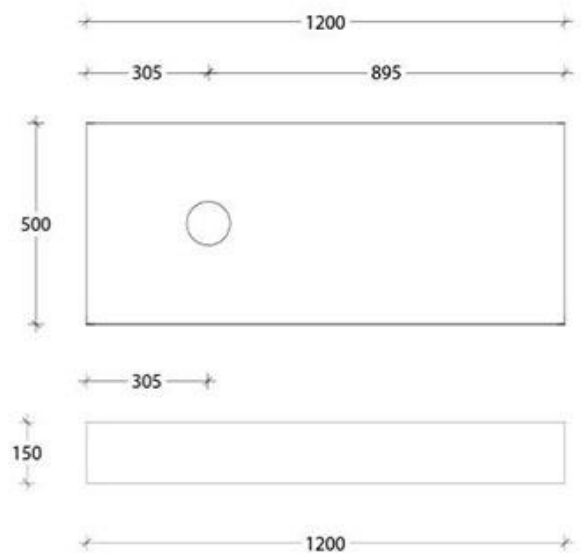

Michel Floating Bench 1200 Wall Hung with Right Hand Basin Hybrid Quartz – MIH1200WHRF

Make a statement with the newest style of European inspired vanities.

- ✓ 150mm Wall hung Benchtop
- ✓ Hybrid Quartz Benchtop (see below for finish options)
- ✓ Also available in Ceasarstone and Cherrypie finish (extra charges apply)
- ✓ Includes wall brackets
- ✓ Right hand basin configuration
- ✓ Suits a wide range of ADP Basins, excludes semi-recessed (sold separately – see below for basin options)
- ✓ Chrome plug and waste provided (suits ADP basin)

Adp

*Please note right hand specification not available - left hand offset shown above