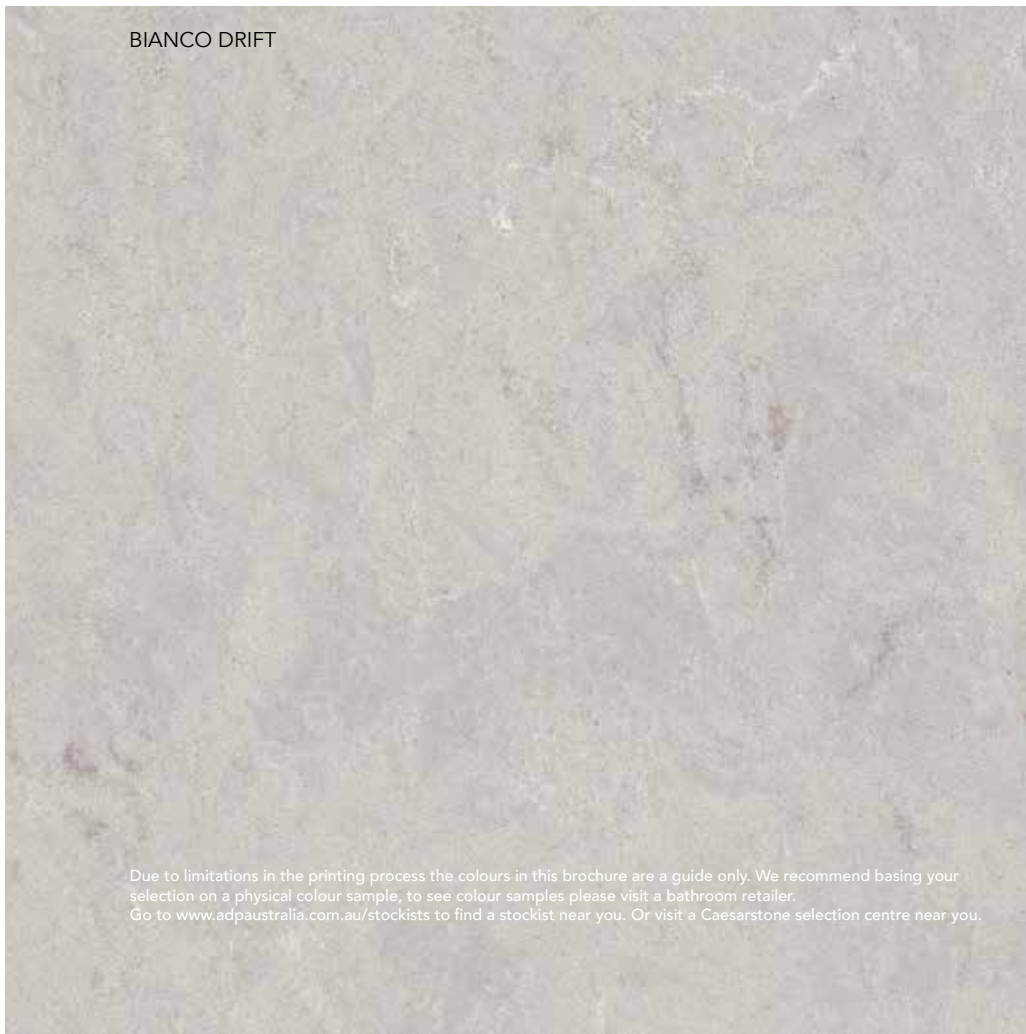

RUGGED CONCRETE