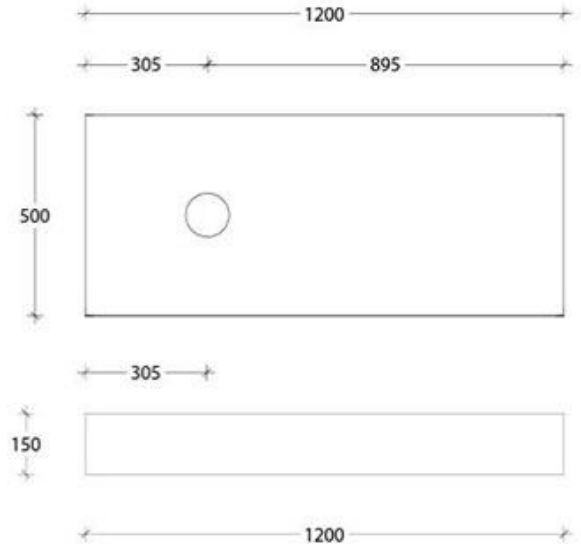

Michel Floating Bench 1200 Wall Hung with Right Hand Basin Ceasarstone – MIH1200WHRCS

Make a statement with the newest style of European inspired vanities.

- ✓ 150mm Wall hung Benchtop
- ✓ Ceasarstone Benchtop (see below for finish options)
- ✓ Also available in Hybrid Quartz and Cherrypie finish (extra charges apply)
- ✓ Includes wall brackets
- ✓ Right hand basin configuration
- ✓ Suits a wide range of ADP Basins, excludes semi-recessed (sold separately – see below for basin options)
- ✓ Chrome plug and waste provided (suits ADP basin)

Adp

*Please note right hand specification not available - left hand offset shown above