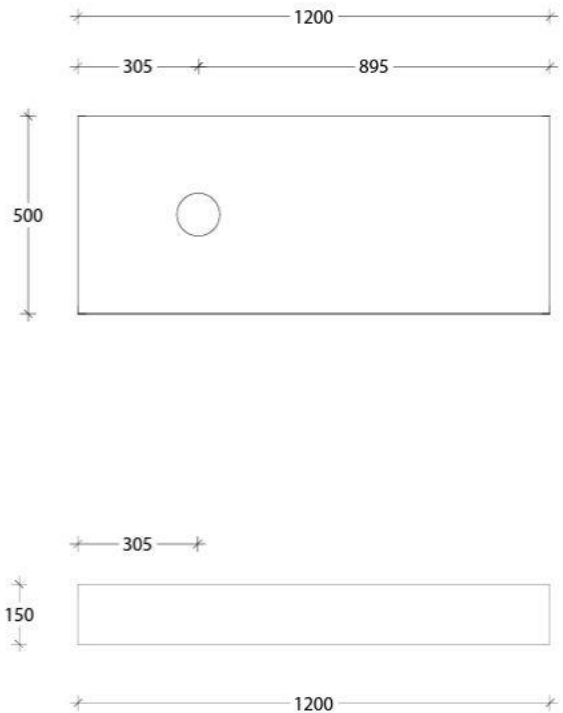

Product Specification Sheet

Michel Floating Bench 1200 Wall Hung with Left Hand Basin Cherrypie – MIH1200WHL

Make a statement with the newest style of European inspired vanities.

- ✓ 150mm Wall hung Benchtop
- ✓ Cherrypie Benchtop (see below for finish options)
- ✓ Also available in Caesarstone and Hybrid Quartz finish (extra charges apply)
- ✓ Includes wall brackets
- ✓ Left hand basin configuration
- ✓ Suits a wide range of ADP Basins, excludes semi-recessed (sold separately – see below for basin options)
- ✓ Chrome plug and waste provided (suits ADP basin)

Adp