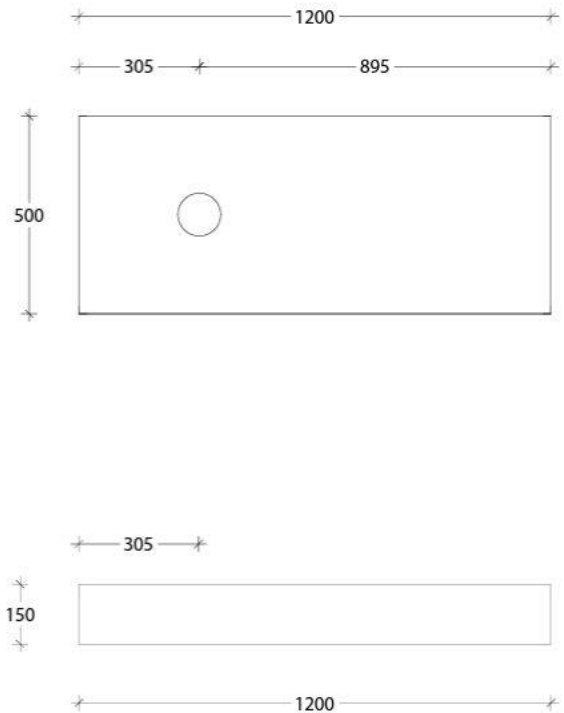

Product Specification Sheet

Michel Floating Bench 1200 Wall Hung with Left Hand Basin Ceasarstone – MIH1200WHLCS

Make a statement with the newest style of European inspired vanities.

- ✓ 150mm Wall hung Benchtop
- ✓ Ceasarstone Benchtop (see below for finish options)
- ✓ Also available in Cherrypie and Hybrid Quartz finish (extra charges apply)
- ✓ Includes wall brackets
- ✓ Left hand basin configuration
- ✓ Suits a wide range of ADP Basins, excludes semi-recessed (sold separately – see below for basin options)
- ✓ Chrome plug and waste provided (suits ADP basin)

Adp