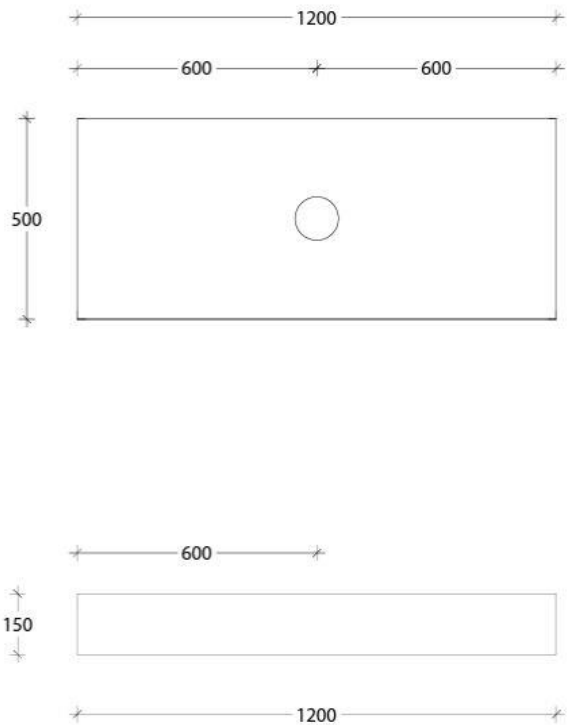

Product Specification Sheet

Michel Floating Bench 1200 Wall Hung with Centre Basin Hybrid Quartz – MIH1200WHCF

Make a statement with the newest style of European inspired vanities.

- ✓ 150mm Wall hung Benchtop
- ✓ Hybrid Quartz Benchtop (see below for finish options)
- ✓ Also available in Ceasarstone and Cherrypie finish (extra charges apply)
- ✓ Includes wall brackets
- ✓ Centre basin configuration
- ✓ Suits a wide range of ADP Basins, excludes semi-recessed (sold separately – see below for basin options)
- ✓ Chrome plug and waste provided (suits ADP basin)

Adp