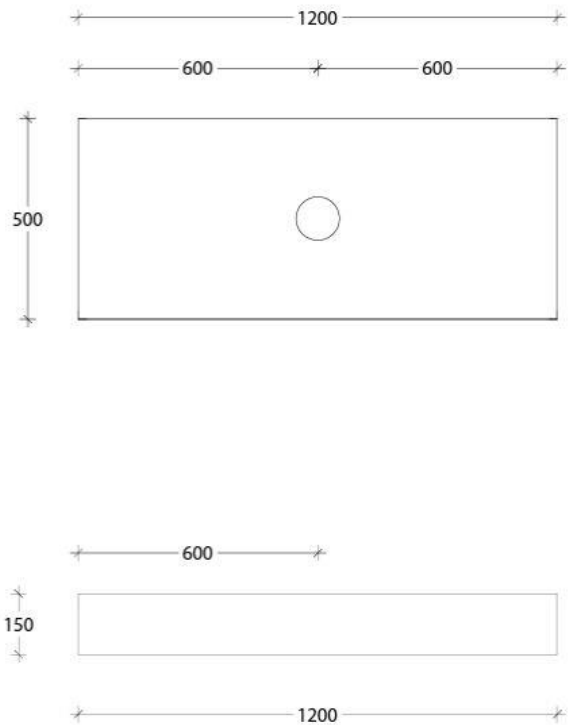

Michel Floating Bench 1200 Wall Hung with Centre Basin Cherrypie – MIH1200WHC

Make a statement with the newest style of European inspired vanities.

- ✓ 150mm Wall hung Benchtop
- ✓ Cherrypie Benchtop (see below for finish options)
- ✓ Also available in Hybrid Quartz and Ceasarstone finish (extra charges apply)
- ✓ Includes wall brackets
- ✓ Centre basin configuration
- ✓ Suits a wide range of ADP Basins, excludes semi-recessed (sold separately – see below for basin options)
- ✓ Chrome plug and waste provided (suits ADP basin)

Adp