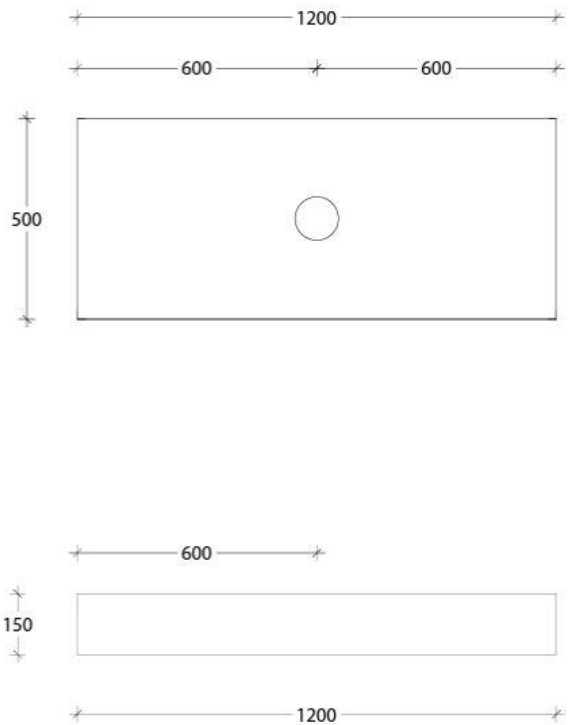

Product Specification Sheet

Michel Floating Bench 1200 Wall Hung with Centre Basin Ceasarstone – MIH1200WHCCS

Make a statement with the newest style of European inspired vanities.

- ✓ 150mm Wall hung Benchtop
- ✓ Ceasarstone Benchtop (see below for finish options)
- ✓ Also available in Hybrid Quartz and Cherrypie finish (extra charges apply)
- ✓ Includes wall brackets
- ✓ Centre basin configuration
- ✓ Suits a wide range of ADP Basins, excludes semi-recessed (sold separately – see below for basin options)
- ✓ Chrome plug and waste provided (suits ADP basin)

Adp