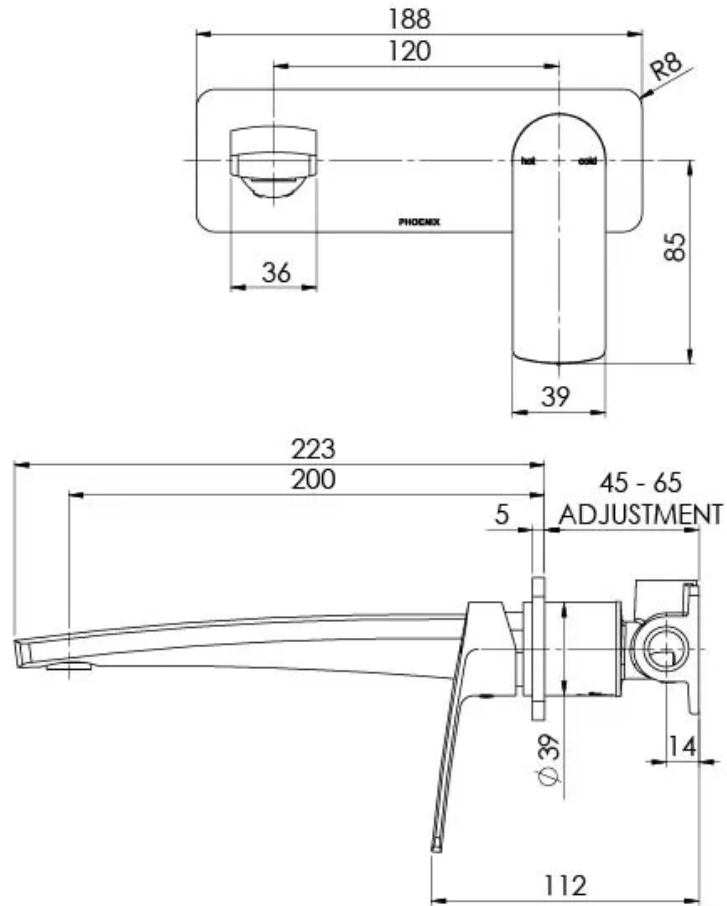

MEKKO

MEKKO WALL BASIN / BATH MIXER SET 200MM

SPECIFICATIONS

AVAILABLE IN

115-7810-00
Chrome

115-7810-40
Brushed Nickel

115-7810-30
Gun Metal

115-7810-10
Matte Black

Please visit <https://www.phoenixtapware.com.au/warranty> to view the full warranty

While we aim to ensure the specifications shown are correct at time of printing, Phoenix Tapware reserves the right to make modifications without prior notice. Always use the physical product measurements for mark-ups and roughing-in as the line drawing shown may differ from the actual product over time. All measurements are shown in millimetres. Colours may vary from image shown.