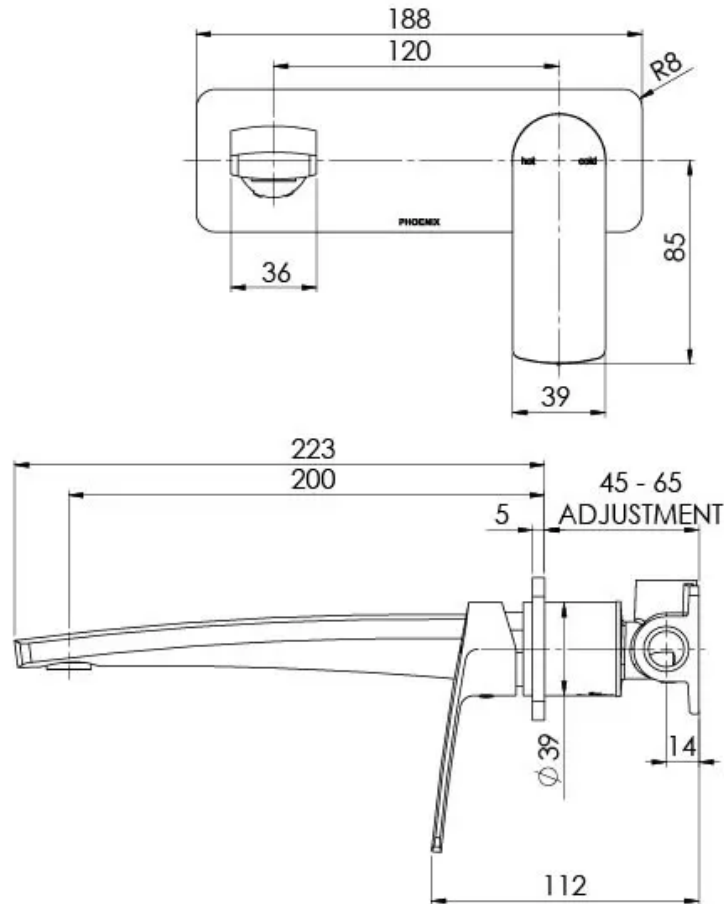

MEKKO

MEKKO WALL BASIN / BATH MIXER SET 200MM

SPECIFICATIONS

AVAILABLE IN

115-7810-00
Chrome

115-7810-40
Brushed Nickel

115-7810-30
Gun Metal

115-7810-10
Matte Black

Please visit <https://www.phoenixtapware.com.au/warranty> to view the full warranty

While we aim to ensure the specifications shown are correct at time of printing, Phoenix Tapware reserves the right to make modifications without prior notice. Always use the physical product measurements for mark-ups and roughing-in as the line drawing shown may differ from the actual product over time. All measurements are shown in millimetres. Colours may vary from image shown.