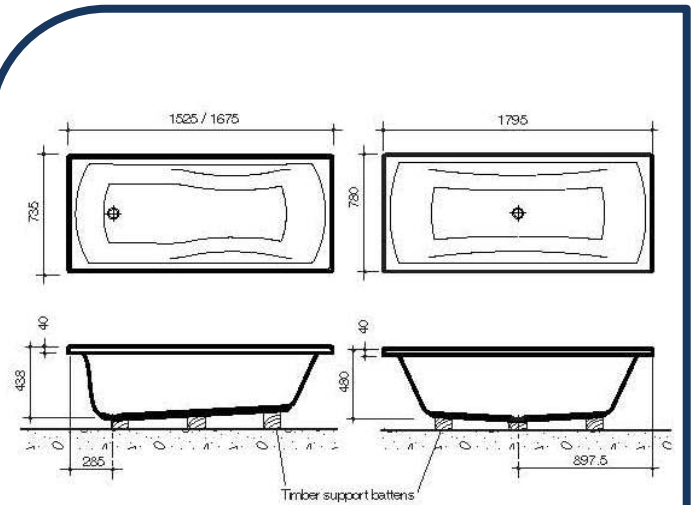

Product Specification Sheet

Maxton 1800 Bath Tub – MX8W

A fresh, simple, contemporary design with integrated armrests for added comfort. Complete with a four tile flange for built-in installation.

- ✓ Acrylic bath tub with tiling lip and center waste
- ✓ Integrated armrests for extra comfort
- ✓ 1795 x 780 x 480mm (other sizes available)
- ✓ Plug & waste not included
- ✓ Water capacity 330L
- ✓ White only

caroma®

On the indicator lines, position and fix timber supports to base of the bath and floor with an approved floor and wall panelling adhesive or equivalent adhesive to provide a neat fit support. Ensure the rim of the bath is levelled during this procedure.