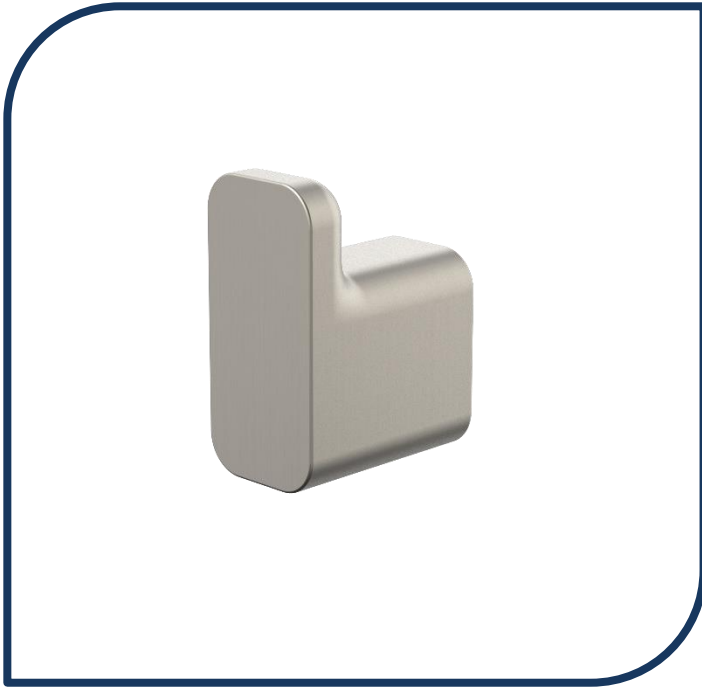

Product Specification Sheet

Luna Robe Hook Brushed Nickel – 99608BN

The Luna collection offers timeless and enduring bathroom essentials that are well-designed with Australian ingenuity to suit your lifestyle. The extensive product range features soft curves and sleek, modern designs in on-trend colours to create an everyday luxury bathroom experience.

- ✓ Single robe hook
- ✓ Constructed from high quality materials for long lasting durability
- ✓ Easy DIY installation
- ✓ Concealed fixing
- ✓ Brushed Nickel finish (also available in chrome, brushed brass and satin black)