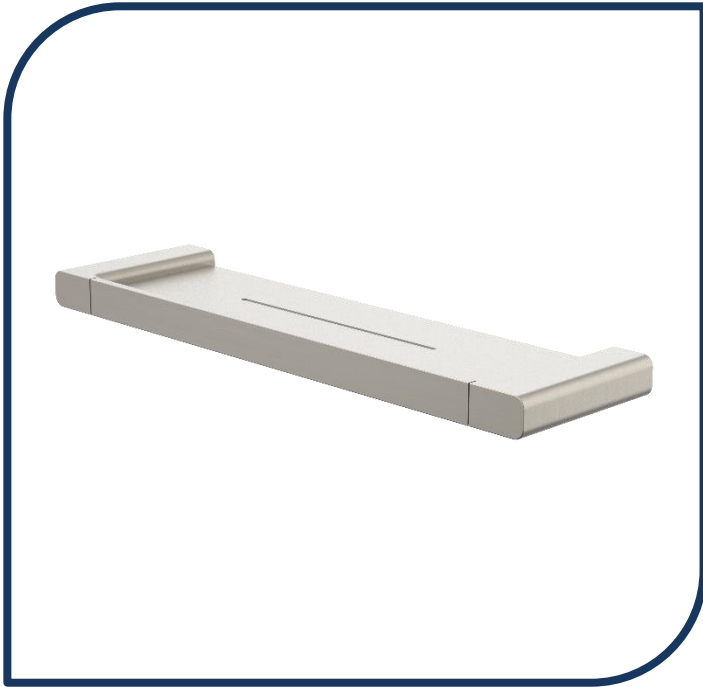

Product Specification Sheet

Luna Metal Shelf Brushed Nickel – 996 10BN

The Luna collection offers timeless and enduring bathroom essentials that are well-designed with Australian ingenuity to suit your lifestyle. The extensive product range features soft curves and sleek, modern designs in on-trend colours to create an everyday luxury bathroom experience.

- ✓ Metal shelf
- ✓ 418mm in length
- ✓ Constructed from high quality materials for long lasting durability
- ✓ Easy DIY installation
- ✓ Concealed fixing
- ✓ Brushed Nickel finish (also available in satin black, brushed brass and chrome)