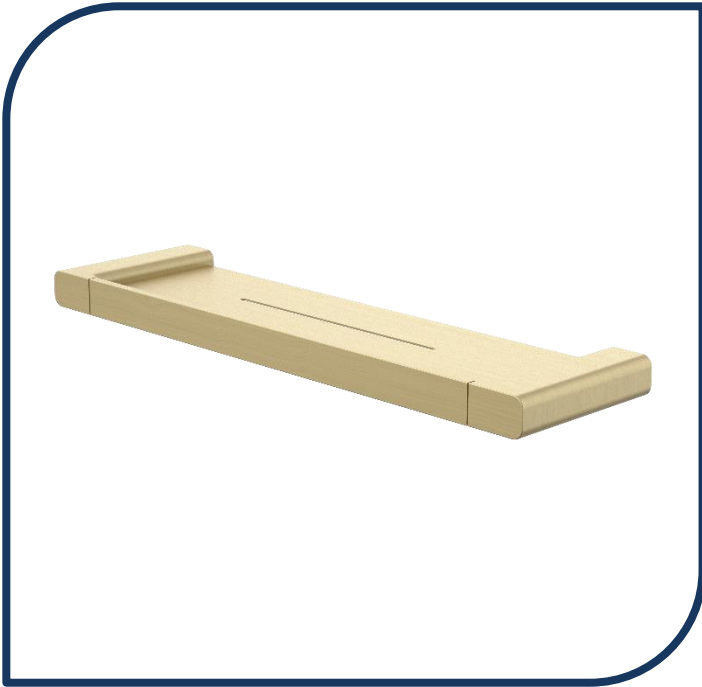

Product Specification Sheet

Luna Metal Shelf Brushed Brass – 99610BB

The Luna collection offers timeless and enduring bathroom essentials that are well-designed with Australian ingenuity to suit your lifestyle. The extensive product range features soft curves and sleek, modern designs in on-trend colours to create an everyday luxury bathroom experience.

- ✓ Metal shelf
- ✓ 418mm in length
- ✓ Constructed from high quality materials for long lasting durability
- ✓ Easy DIY installation
- ✓ Concealed fixing
- ✓ Brushed Brass finish (also available in satin black, brushed nickel and chrome)