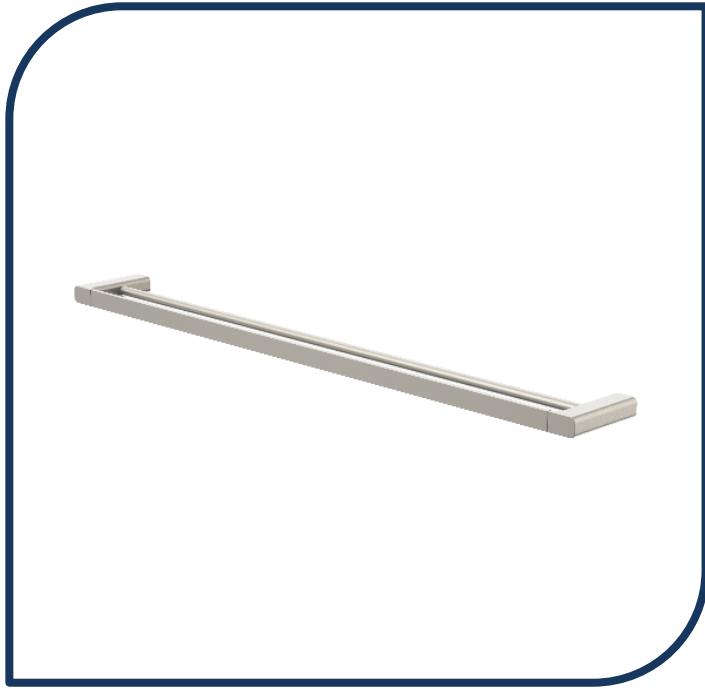

Product Specification Sheet

Luna Double Towel Rail 93cm Brushed Nickel – 99615BN

The Luna collection offers timeless and enduring bathroom essentials that are well-designed with Australian ingenuity to suit your lifestyle. The extensive product range features soft curves and sleek, modern designs in on-trend colours to create an everyday luxury bathroom experience.

- ✓ Double towel rail 93cm (also available in 63cm)
- ✓ Constructed from high quality materials for long lasting durability
- ✓ Easy DIY installation
- ✓ Concealed fixing
- ✓ Brushed Nickel finish (also available in brushed brass, chrome and satin black)