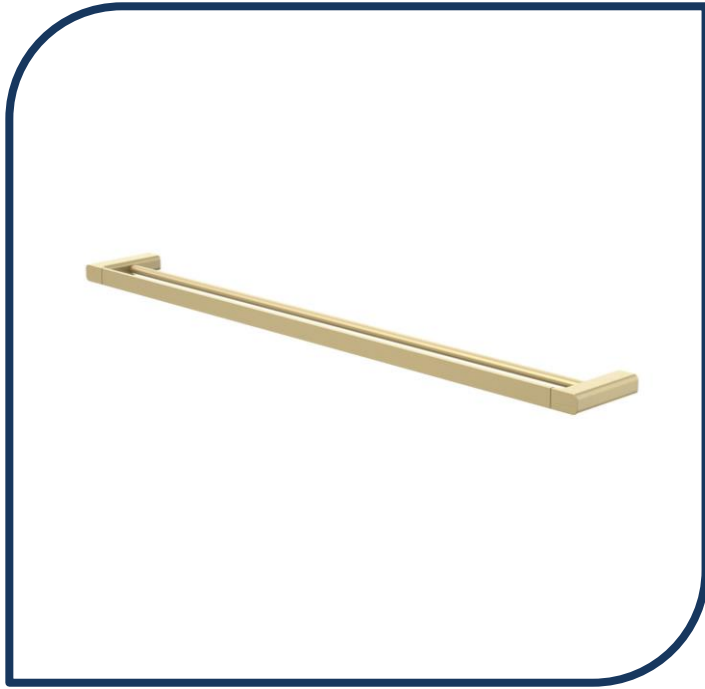

Product Specification Sheet

Luna Double Towel Rail 93cm Brushed Brass – 99615BB

The Luna collection offers timeless and enduring bathroom essentials that are well-designed with Australian ingenuity to suit your lifestyle. The extensive product range features soft curves and sleek, modern designs in on-trend colours to create an everyday luxury bathroom experience.

- ✓ Double towel rail 93cm (also available in 63cm)
- ✓ Constructed from high quality materials for long lasting durability
- ✓ Easy DIY installation
- ✓ Concealed fixing
- ✓ Brushed Brass finish (also available in brushed nickel, chrome and satin black)