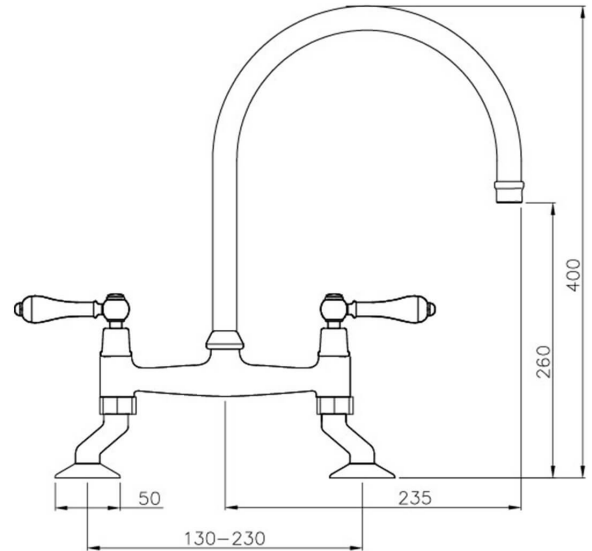

Ludlow Bridge Mixer Tap - Chrome

Code: LU104BM-CH

BATHROOM | KITCHEN | LAUNDRY | TRADITIONAL & HAMPTONS STYLE SPECIALISTS

Specifications

- Material: Brass
- Finish: Chrome
- WELS Rating: 5 Star (5.5L/min) (R:T41496)
- Watermark approved to Australian Standards
- Swivel Spout