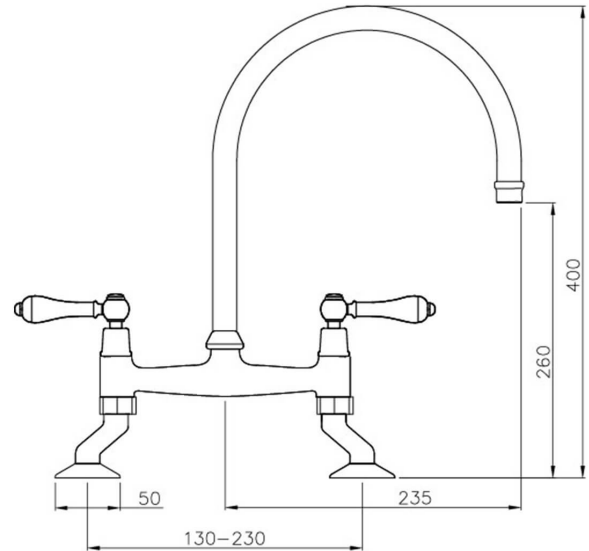

Ludlow Bridge Mixer Tap - Brushed Nickel

Code: LU105BM-BN

Specifications

- Material: Brass
- Finish: Brushed Nickel
- WELS Rating: 5 Star (5.5L/min) (R:T41496)
- Watermark approved to Australian Standards
- Swivel Spout