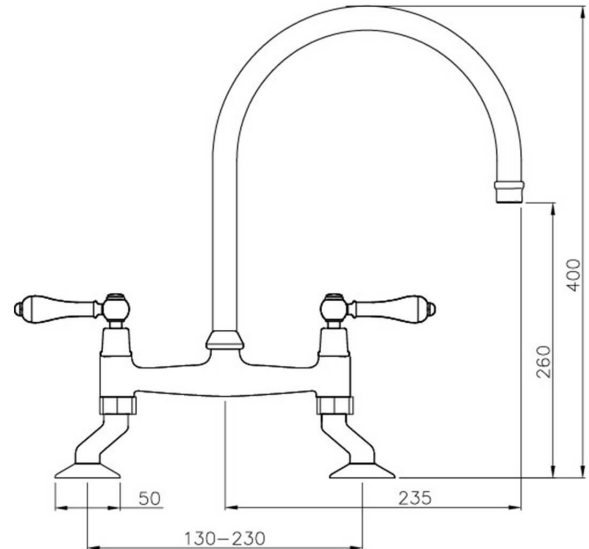

Ludlow Bridge Mixer Tap - Brushed Brass

Code: LU106BM-BB

Specifications

- Material: Brass
- Finish: Brushed Brass
- WELS Rating: 5 Star (5.5L/min) (R:T41496)
- Watermark approved to Australian Standards
- Swivel Spout