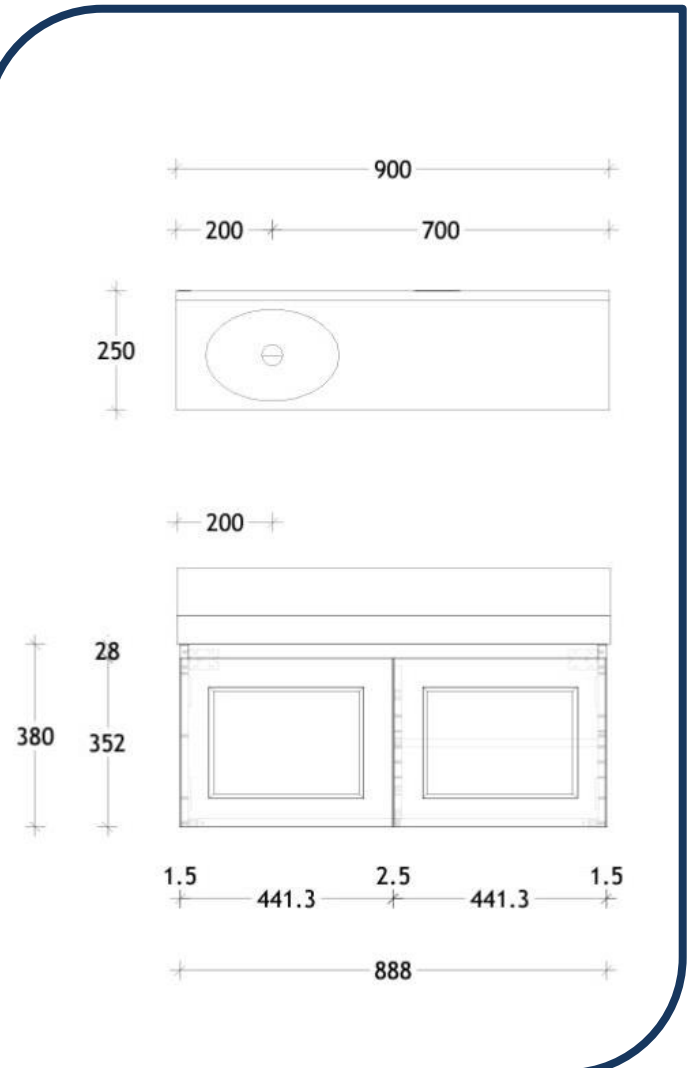

London Mini 900 Wall Hung Vanity with Left Hand Matte Basin Hybrid Quartz – TLD900WHMWF

Make a statement with the newest style of European inspired vanities.

- ✓ Wall hung vanity with 60mm benchtop
- ✓ Hybrid Quartz Benchtop (see below for finish options)
- ✓ Also available in Cherrypie and Ceasarstone finish (extra charges apply)
- ✓ Shaker style door front (see below for finish options)
- ✓ Soft close doors (see below for handle options and finishes)
- ✓ Left hand offset basin configuration (also available in right hand – please specify when ordering)
- ✓ Includes Joy Semi-inset basin Matte White (also available in gloss white)
- ✓ Chrome plug and waste provided (suits ADP basin)

Adp